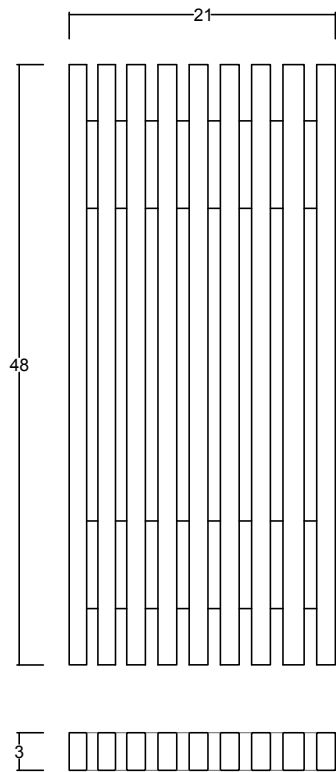

MATERIAL AMERICAN OAK
WITH H STEEL STRUCTURE

SIZE 270x100x80

YEAR 2014

V CONSOLE

Straight and thin lines for the minimal minded,
commonly used as a sideboard or a bar.

MATERIAL WOOD & STEEL
SIZE 168x24x100
YEAR 2018

MATERIAL WHITE RUSTIC OAK
SIZE 224x87x74
YEAR 2014

ACCESSORIES

"THE KITMO KITCHEN ESSENTIALS"

We believe in the beauty of minuscule moments and the little things we interact with on a daily basis. So we have created a series of beautifully designed Essentials to complete your Kitchen experience.

ESSENTIAL 01

Cutting Board

MATERIAL BOARD IN CANADIAN MAPLE OR AMERICAN WALNUT
RING IN STAINLESS STEEL OR BRASS

SIZE 44x22x2

YEAR 2019

ESSENTIAL 02

Over The Sink Rack

MATERIAL CANADIAN MAPLE OR AMERICAN WALNUT
SIZE 48x21x3
YEAR 2019

ESSENTIAL 03

Soap Holder

MATERIAL CANADIAN MAPLE OR AMERICAN WALNUT
SIZE 20x9x2
YEAR 2019

KITmo

© 2019