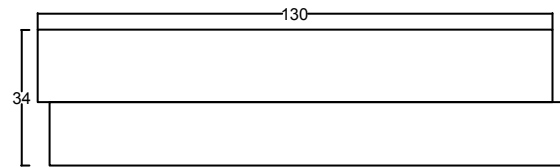

ROUND ATELIER STOOL

MATERIAL WOOD OR PLYWOOD
SIZE SMALL (H=45) / MEDIUM (H=65) / LARGE (H=75)
YEAR 2018

ATELIER UNIT

MATERIAL WOOD & STEEL
SIZE 100x30x180
YEAR 2018

ATELIER BENCH

MATERIAL AMERICAN OAK
SIZE 130x34x45 or 160x34x45
YEAR 2015

L SHELVES

The L shelves contribute in function and design regardless of context and space. Every customer seems to have a need for it!

MATERIAL WOOD OR STAINLESS STEEL
SIZE 90x20x22 or 180x20x22
YEAR 2018