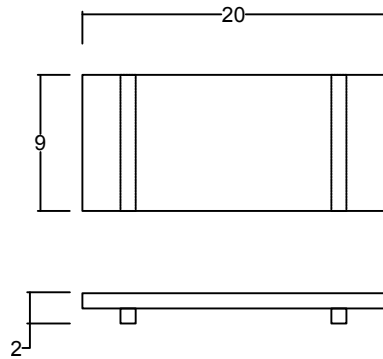

L SHELVES

The L shelves contribute in function and design regardless of context and space. Every customer seems to have a need for it!

MATERIAL WOOD OR STAINLESS STEEL
SIZE 90x20x22 or 180x20x22
YEAR 2018

MATERIAL WHITE RUSTIC OAK
SIZE 224x87x74
YEAR 2014

ACCESSORIES

"THE KITMO KITCHEN ESSENTIALS"

We believe in the beauty of minuscule moments and the little things we interact with on a daily basis. So we have created a series of beautifully designed Essentials to complete your Kitchen experience.

ESSENTIAL 01

Cutting Board

MATERIAL BOARD IN CANADIAN MAPLE OR AMERICAN WALNUT
RING IN STAINLESS STEEL OR BRASS

SIZE 44x22x2

YEAR 2019

ESSENTIAL 02

Over The Sink Rack

MATERIAL CANADIAN MAPLE OR AMERICAN WALNUT
SIZE 48x21x3
YEAR 2019

ESSENTIAL 03

Soap Holder

MATERIAL CANADIAN MAPLE OR AMERICAN WALNUT
SIZE 20x9x2
YEAR 2019

KITmo

© 2019