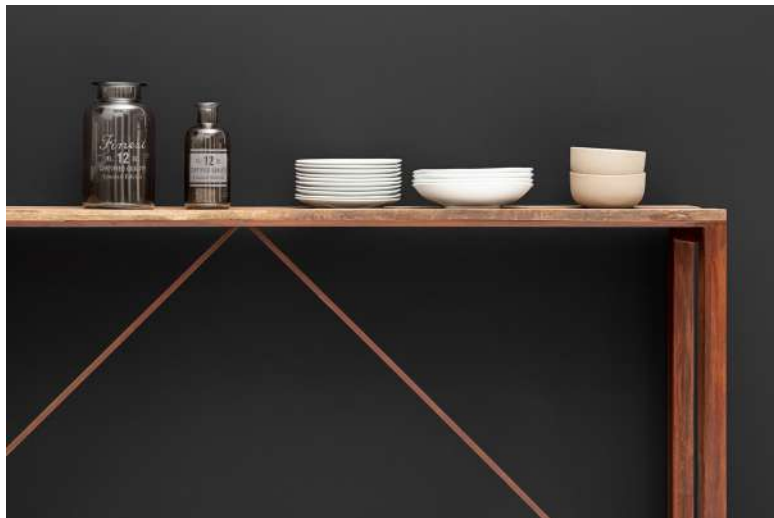

FURNISHING

A collection of furniture and accessories.

FURNITURE

From our workshop we design furniture that are effortlessly both simple and contemporary; made for the modern city dweller.

H TABLE

Commonly used as a dining table, the H table is recognized for its solid and thick wood planks. And moreover its lifetime value. The rawness and organic shape of the wood gives it a crisp and a natural edginess to stand out.

MATERIAL AMERICAN OAK
WITH H STEEL STRUCTURE

SIZE 270x100x80

YEAR 2014

V CONSOLE

Straight and thin lines for the minimal minded,
commonly used as a sideboard or a bar.

MATERIAL WOOD & STEEL
SIZE 168x24x100
YEAR 2018

ATELIER STOOL

Furniture for the practical mind.

With simplicity at its core, the atelier collection is timeless and robust, highlighted by its multi-functional form that can be used in various spaces.

SQUARE ATELIER STOOL

TRUNK SEAT

The slabs unique shape characterizes the design of the trunk seat. Depending on the part of the wooden slab, each shape and cut is different. Having a series next to each other makes them so similar yet so unique.