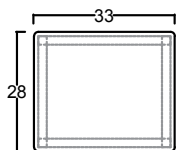

ATELIER STOOL

Furniture for the practical mind.

With simplicity at its core, the atelier collection is timeless and robust, highlighted by its multi-functional form that can be used in various spaces.

SQUARE ATELIER STOOL