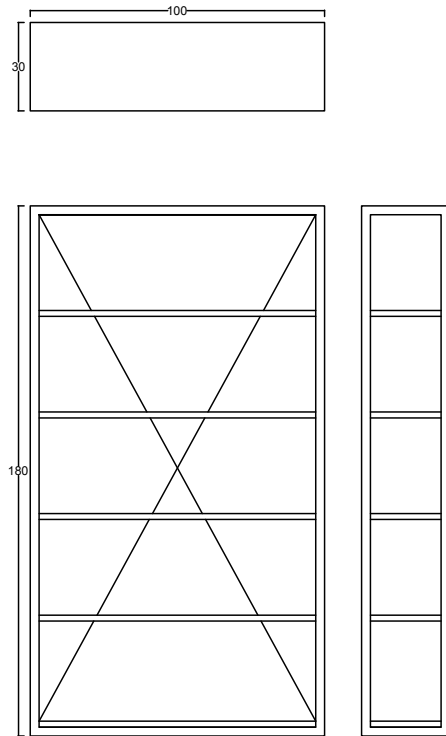

MATERIAL AMERICAN OAK
WITH H STEEL STRUCTURE

SIZE 270x100x80

YEAR 2014

V CONSOLE

Straight and thin lines for the minimal minded,
commonly used as a sideboard or a bar.

MATERIAL WOOD & STEEL
SIZE 168x24x100
YEAR 2018

ROUND ATELIER STOOL

MATERIAL WOOD OR PLYWOOD
SIZE SMALL (H=45) / MEDIUM (H=65) / LARGE (H=75)
YEAR 2018

ATELIER UNIT

MATERIAL WOOD & STEEL
SIZE 100x30x180
YEAR 2018

ATELIER BENCH

MATERIAL AMERICAN OAK
SIZE 130x34x45 or 160x34x45
YEAR 2015

L SHELVES

The L shelves contribute in function and design regardless of context and space. Every customer seems to have a need for it!

MATERIAL WOOD OR STAINLESS STEEL
SIZE 90x20x22 or 180x20x22
YEAR 2018

MATERIAL OAK OR WALNUT
SIZE MEDIUM (H=65) / LARGE (H=75)
YEAR 2018

TRESTLE TABLE

We also call it "The Nordic".
A lightweight table with white patina
and a cracked Oak top for an extra
hint of character.