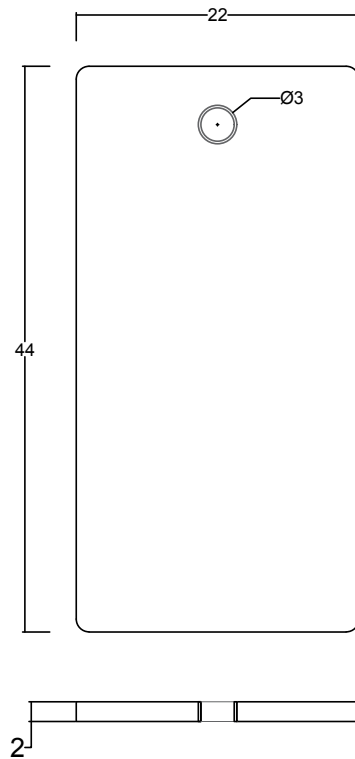

L SHELVES

The L shelves contribute in function and design regardless of context and space. Every customer seems to have a need for it!

MATERIAL WOOD OR STAINLESS STEEL
SIZE 90x20x22 or 180x20x22
YEAR 2018

MATERIAL OAK OR WALNUT
SIZE MEDIUM (H=65) / LARGE (H=75)
YEAR 2018

TRESTLE TABLE

We also call it "The Nordic".
A lightweight table with white patina
and a cracked Oak top for an extra
hint of character.

MATERIAL WHITE RUSTIC OAK
SIZE 224x87x74
YEAR 2014

ACCESSORIES

"THE KITMO KITCHEN ESSENTIALS"

We believe in the beauty of minuscule moments and the little things we interact with on a daily basis. So we have created a series of beautifully designed Essentials to complete your Kitchen experience.

ESSENTIAL 01

Cutting Board

MATERIAL BOARD IN CANADIAN MAPLE OR AMERICAN WALNUT
RING IN STAINLESS STEEL OR BRASS

SIZE 44x22x2

YEAR 2019

ESSENTIAL 02

Over The Sink Rack

MATERIAL CANADIAN MAPLE OR AMERICAN WALNUT
SIZE 48x21x3
YEAR 2019