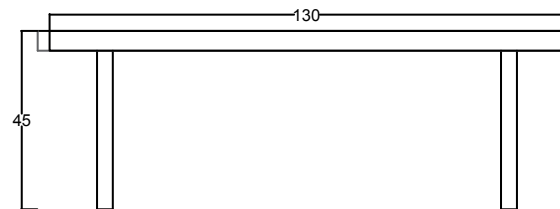

ROUND ATELIER STOOL

MATERIAL WOOD OR PLYWOOD
SIZE SMALL (H=45) / MEDIUM (H=65) / LARGE (H=75)
YEAR 2018

ATELIER UNIT

MATERIAL WOOD & STEEL
SIZE 100x30x180
YEAR 2018

ATELIER BENCH

MATERIAL AMERICAN OAK
SIZE 130x34x45 or 160x34x45
YEAR 2015

L SHELVES

The L shelves contribute in function and design regardless of context and space. Every customer seems to have a need for it!

MATERIAL WOOD OR STAINLESS STEEL
SIZE 90x20x22 or 180x20x22
YEAR 2018